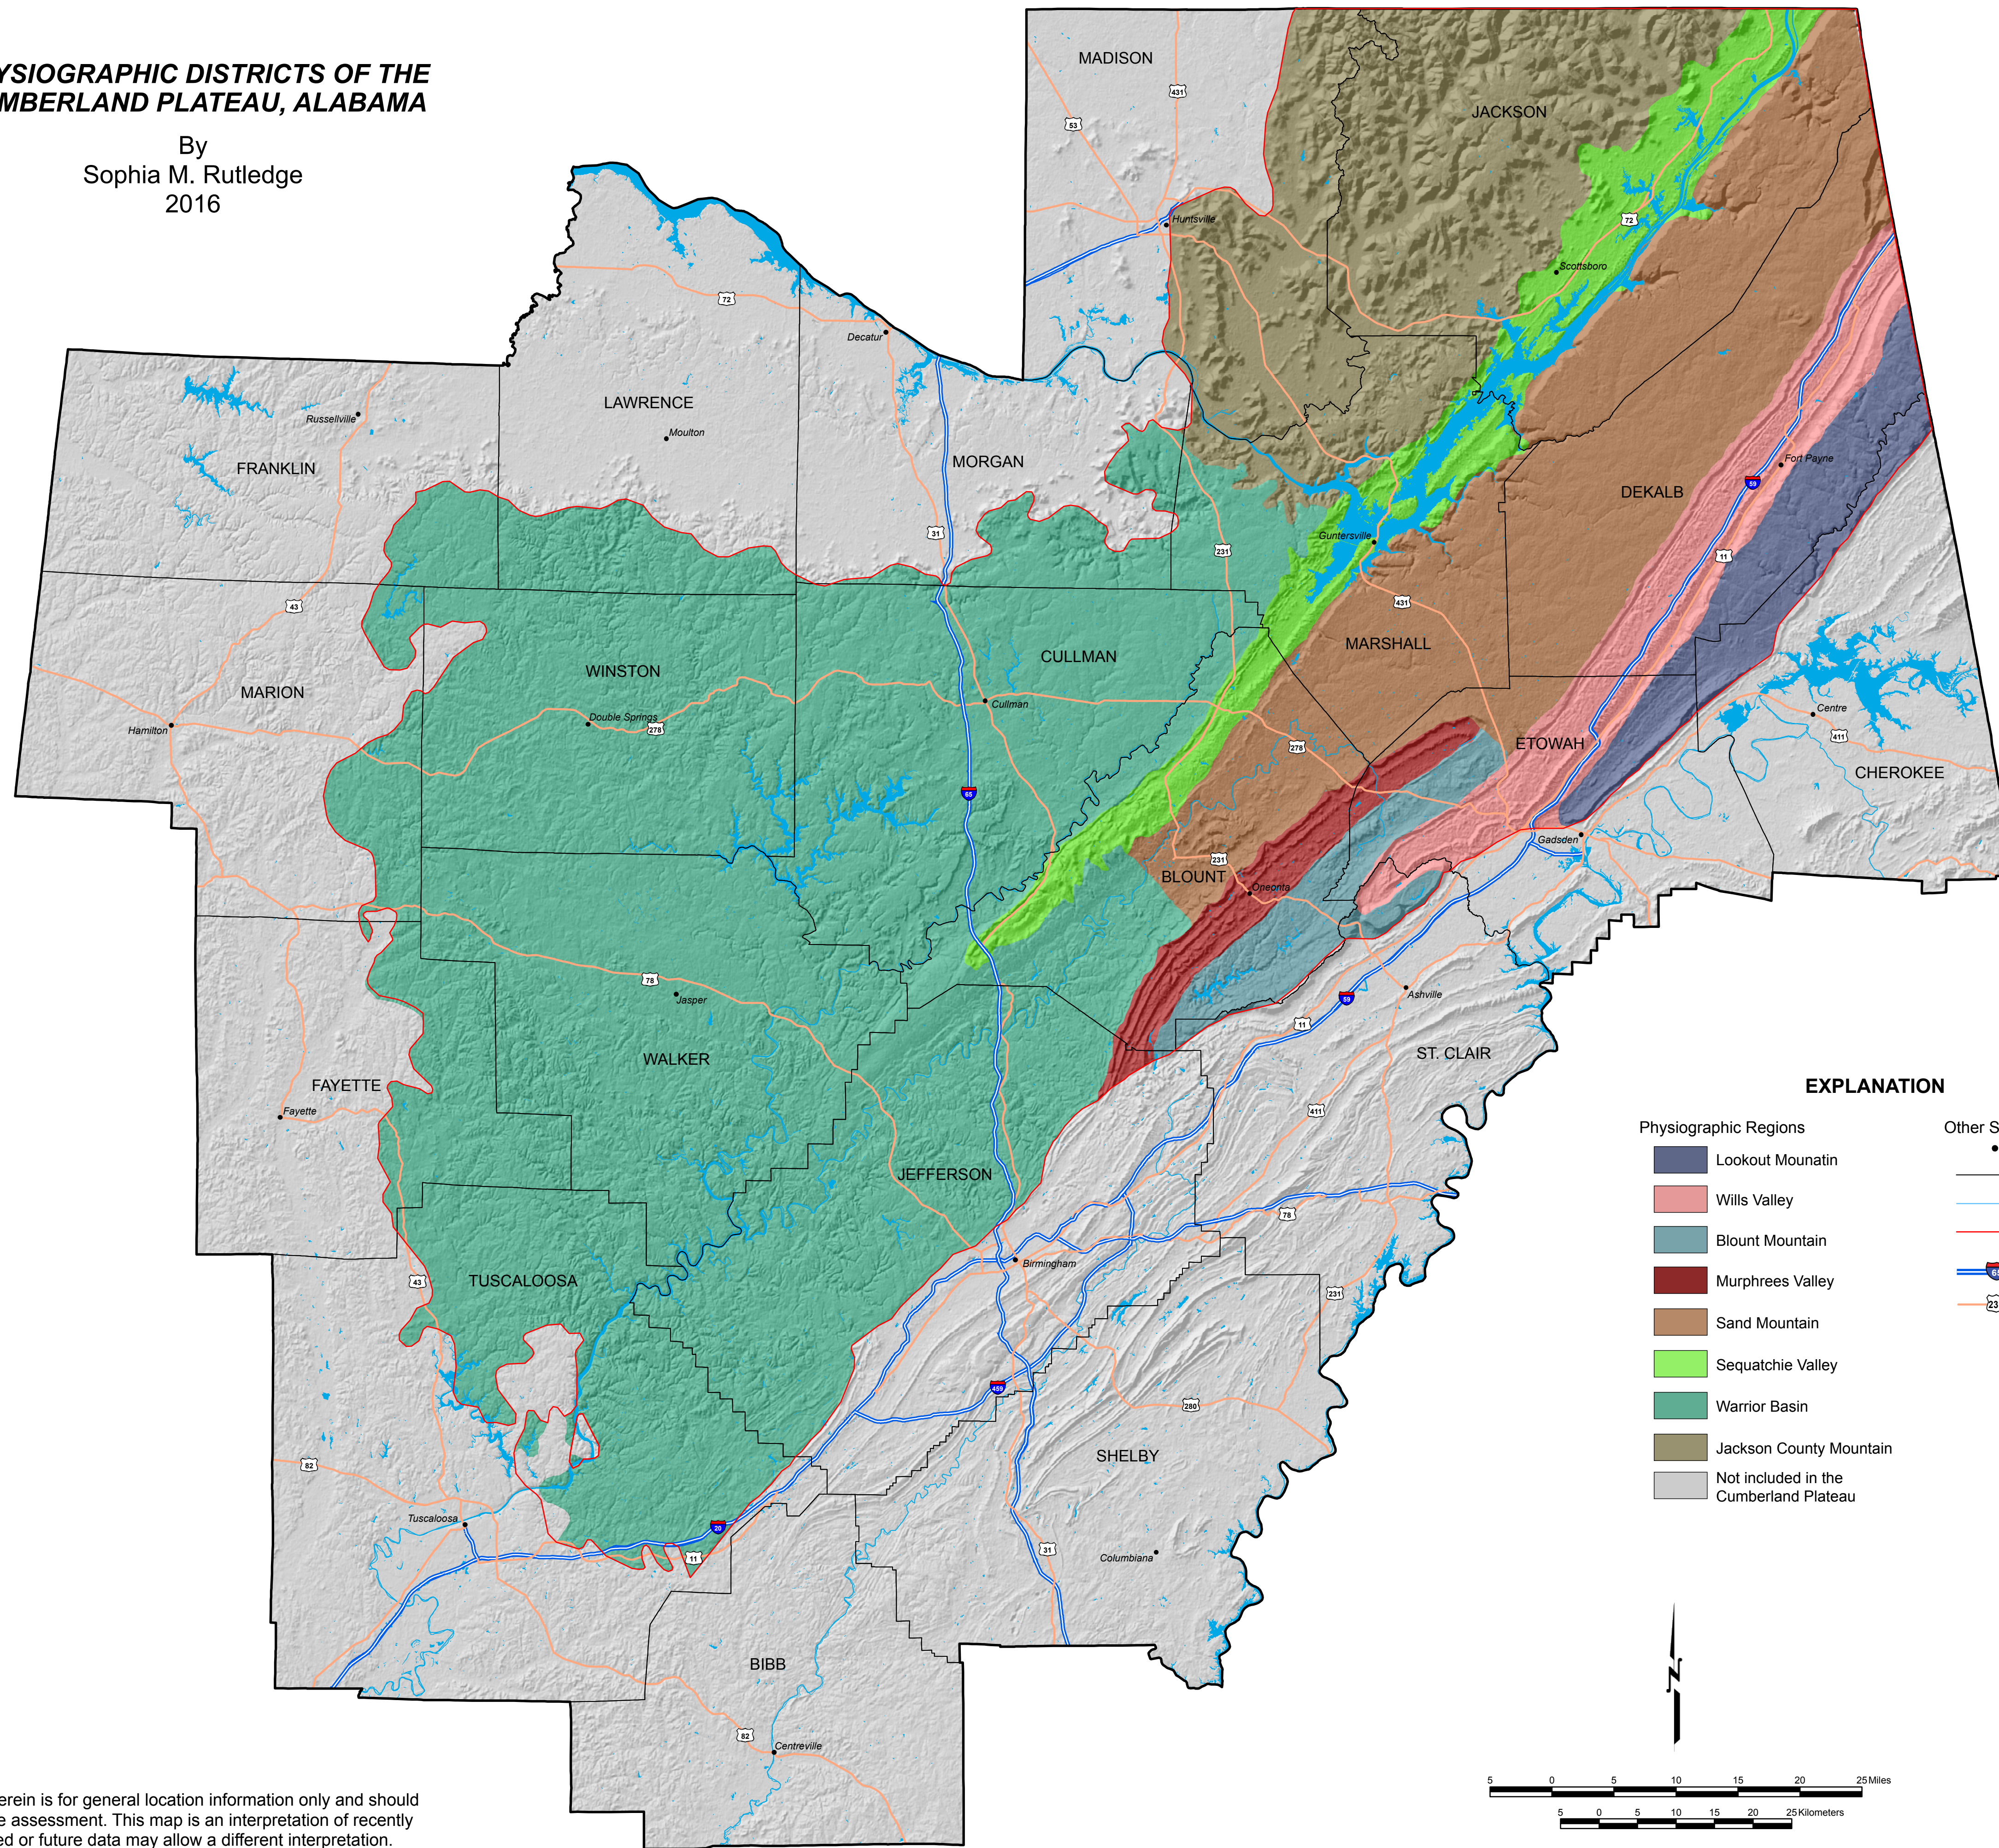

PHYSIOGRAPHIC DISTRICTS OF THE CUMBERLAND PLATEAU, ALABAMA

By
Sophia M. Rutledge
2016

EXPLANATION

Physiographic Regions

- Lookout Mountain
- Wills Valley
- Blount Mountain
- Murphrees Valley
- Sand Mountain
- Sequatchie Valley
- Warrior Basin
- Jackson County Mountain
- Not included in the Cumberland Plateau

Other Symbols

- City
- County boundary
- Major rivers, lakes, and reservoirs
- Outline of the Cumberland Plateau in Alabama
- 85 Interstate highway
- 231 United States highway

The information presented herein is for general location information only and should not to be used in place of site assessment. This map is an interpretation of recently compiled data; newly acquired or future data may allow a different interpretation.